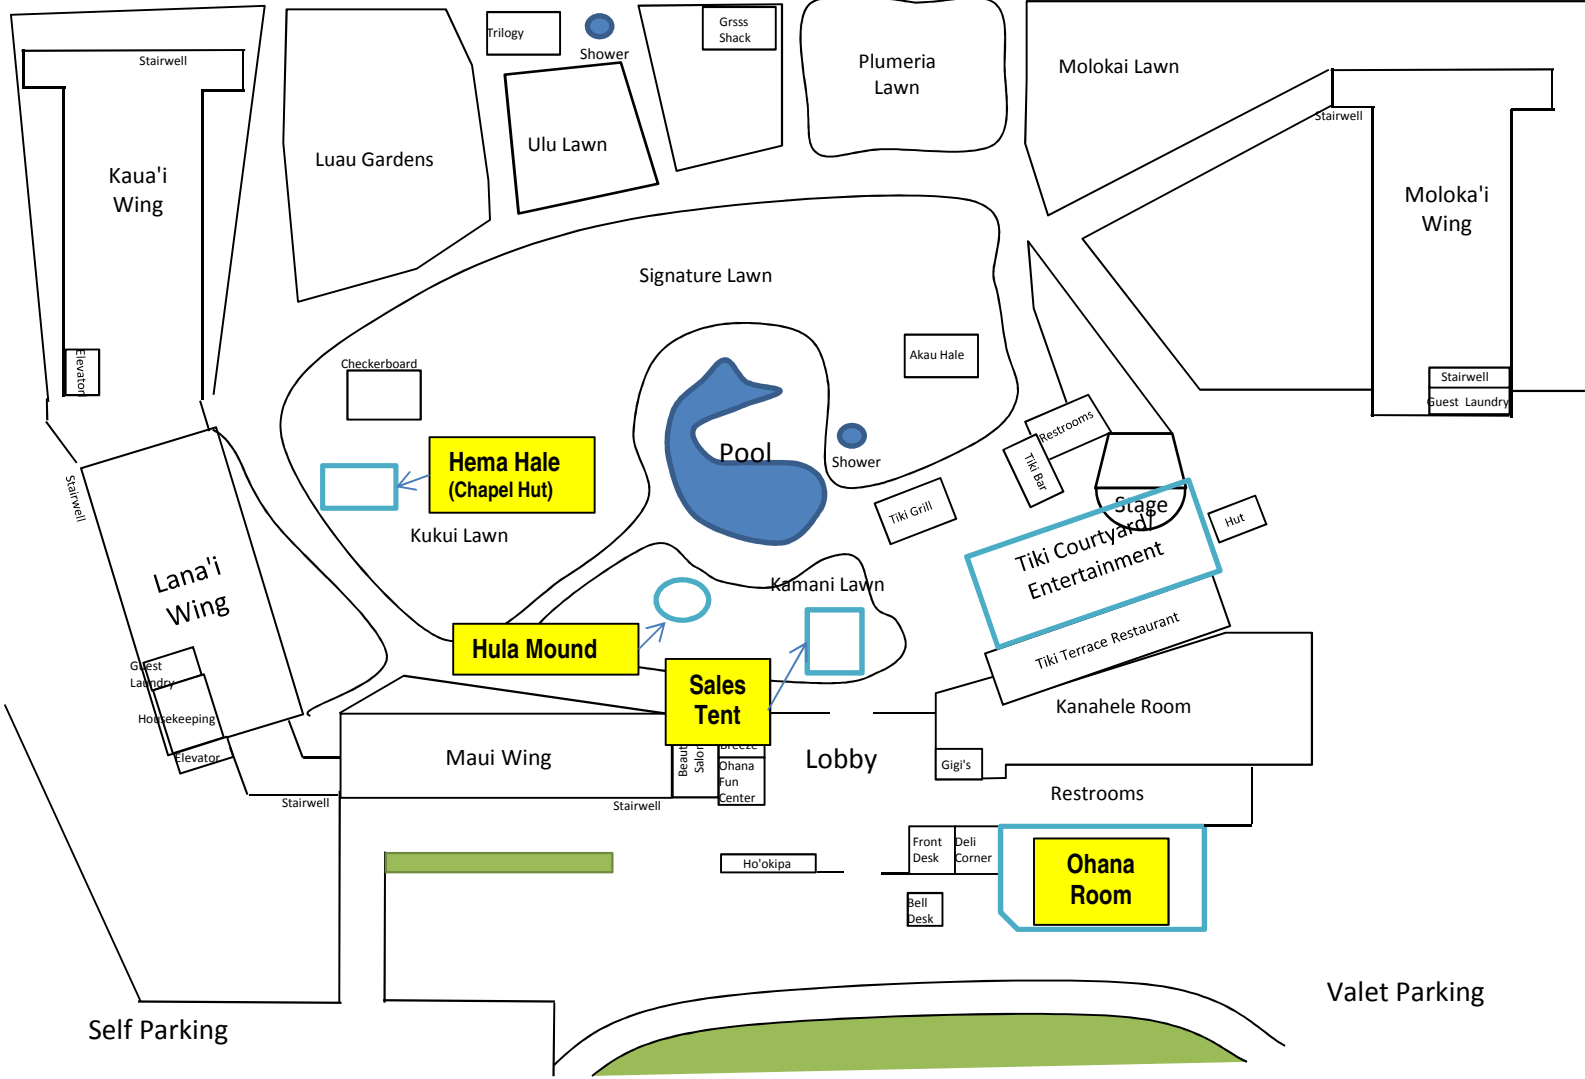

Self Parking

Valet Parking

Kaua'i Wing

Lana'i Wing

Maui Wing

Plumeria Lawn

Molokai Lawn

Moloka'i Wing

Signature Lawn

Luu Gardens

Ulu Lawn

Plumeria Lawn

Pool

Hema Hale (Chapel Hut)

Hula Mound

Sales Tent

Tiki Courtyard Entertainment

Ohana Room

Lobby

Kanahele Room

Restrooms

Front Desk

Deli Corner

Bell Desk

Ho'okipa

Beauty Salon
Ohana Fun Center

Gigi's

Tiki Terrace Restaurant

Stage

Tiki Grill

Akai Hale

Plumeria Lawn

Trilogy

Shower

Grass Shack

Guest Laundry

Housekeeping

Elevator

Stairwell

Stairwell

Stairwell

Stairwell

Stairwell

Stairwell

Guest Laundry