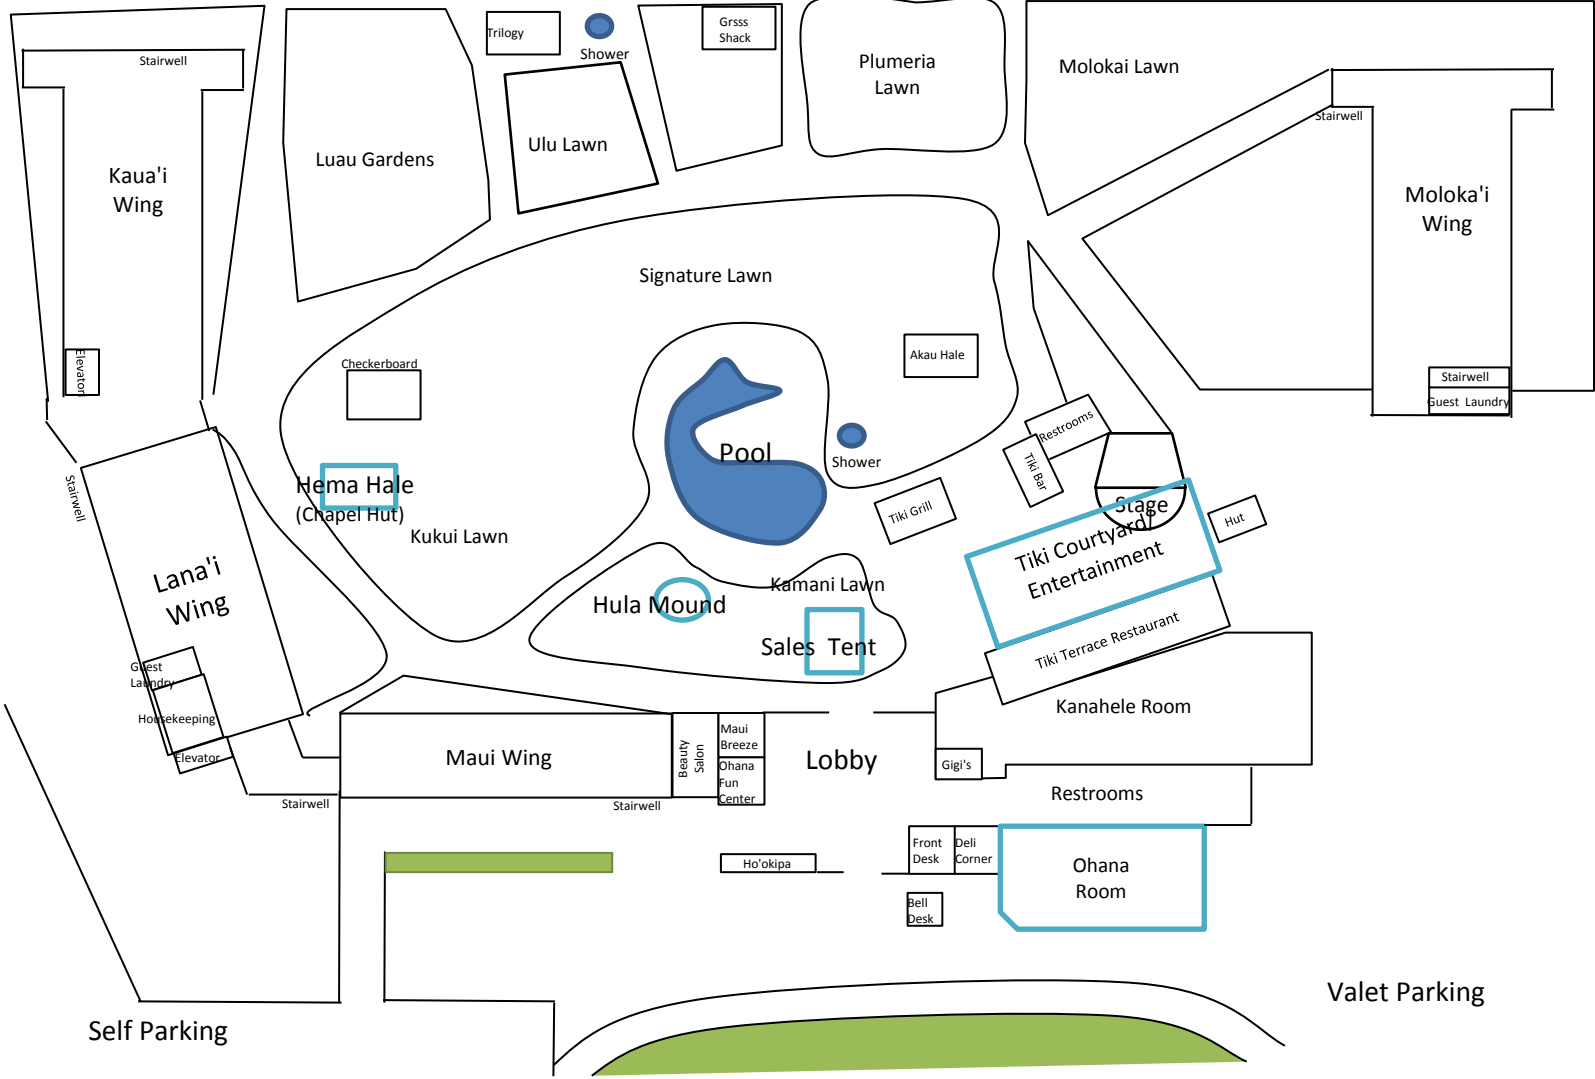

Kiawe Lawn

Kekai Lawn

Naupaka Lawn

To Whalers Village

To Black Rock (Pu'u Keka'a)

Stairwell

Kaua'i Wing

Elevator

Stairwell

Lana'i Wing

Guest Laundry

Housekeeping

Elevator

Luu Gardens

Trilogy

Shower

Grass Shack

Plumeria Lawn

Ulu Lawn

Molokai Lawn

Stairwell

Moloka'i Wing

Stairwell

Guest Laundry

Hema Hale (Chapel Hut)

Kukui Lawn

Signature Lawn

Pool

Shower

Akau Hale

Tiki Grill

Restrooms

Tiki Bar

Tiki Courtyard Entertainment

Hut

Tiki Terrace Restaurant

Kanahele Room

Maui Wing

Beauty Salon

Maui Breeze Ohana Fun Center

Lobby

Gigi's

Restrooms

Ohana Room

Front Desk

Deli Corner

Bell Desk

Ho'okipa

Self Parking

Valet Parking