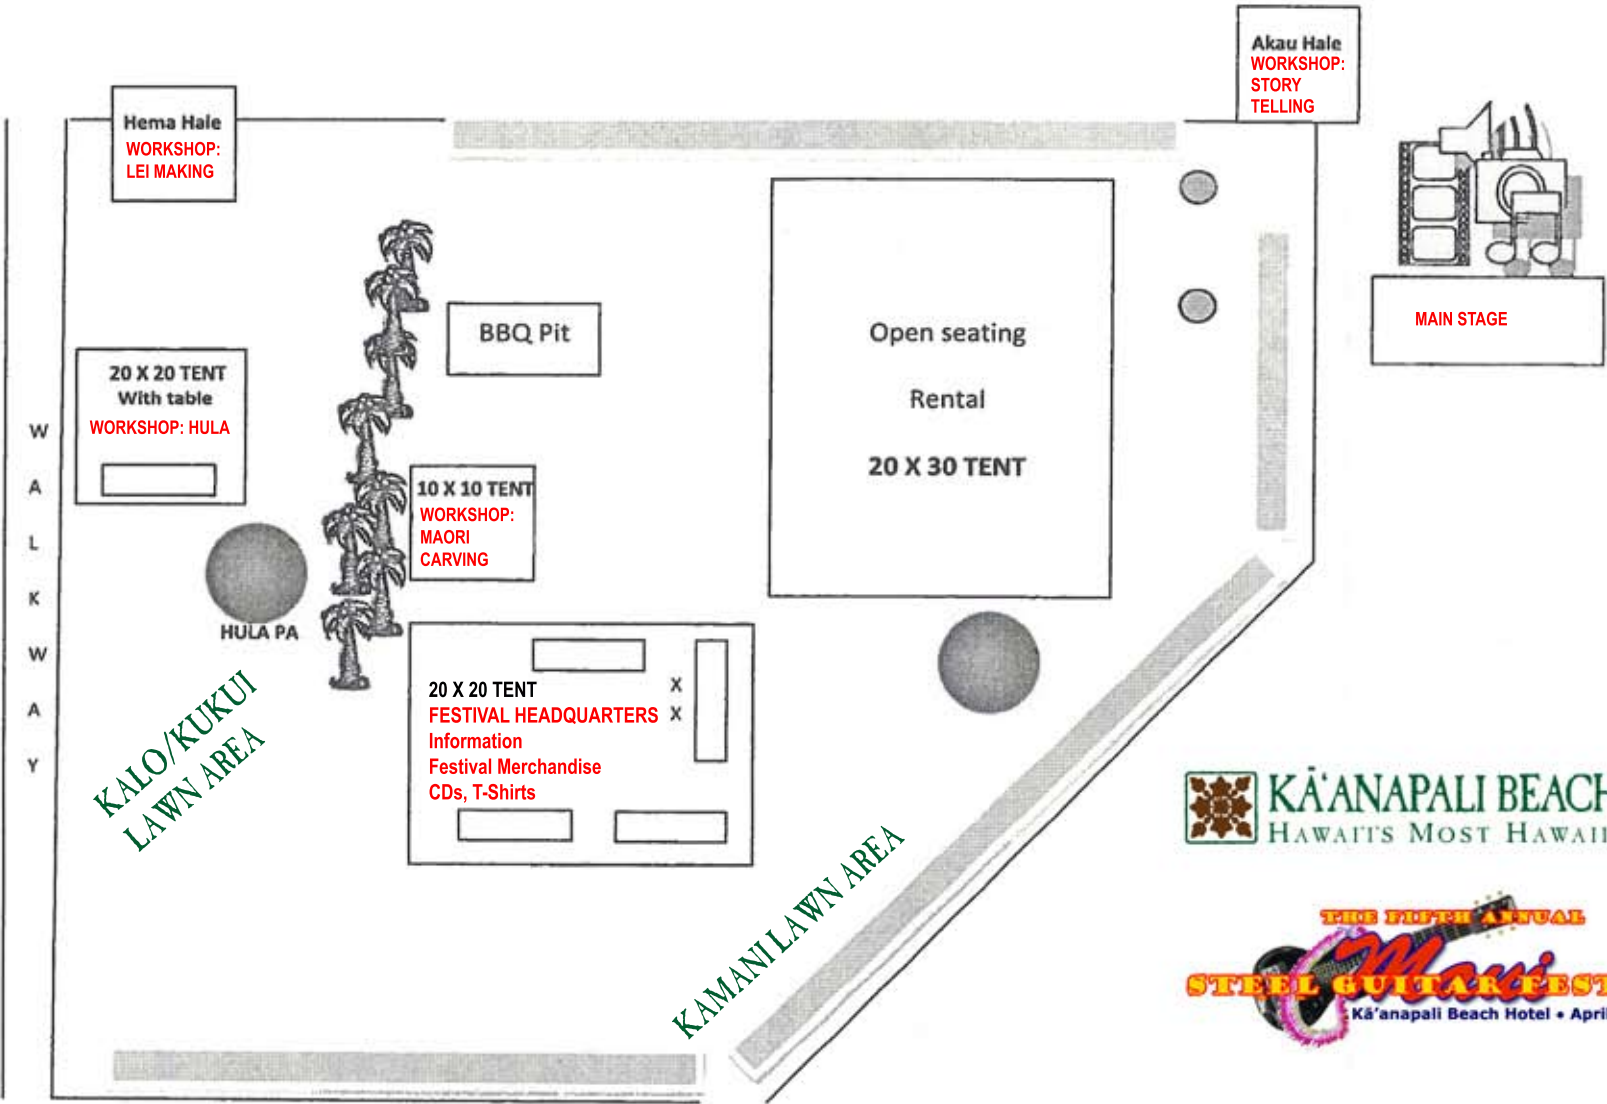

H
R
&
S
L
I
D
I
N
G
G
L
A
S
S
D
O
O
R

15 X 30 TENT

(5) KBH Lobby
Vendors

 **KĀ'ANAPALI BEACH HOTEL**
HAWAII'S MOST HAWAIIAN HOTEL

WORKSHOP LOCATIONS

LOBBY AREA

'UKULELE WORKSHOPS →
KANAHELE ROOM

STEEL GUITAR WORKSHOPS →
MIX PLATE ROOM