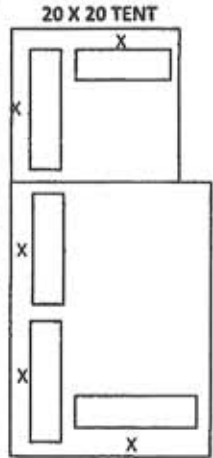

H
R
&
S
L
I
D
I
N
G
G
L
A
S
S
D
O
O
R

15 X 30 TENT

(5) KBH Lobby
Vendors

 **KĀ'ANAPALI BEACH HOTEL**
HAWAII'S MOST HAWAIIAN HOTEL

WORKSHOP LOCATIONS

LOBBY AREA

'UKULELE WORKSHOPS →
KANAHELE ROOM

STEEL GUITAR WORKSHOPS →
MIX PLATE ROOM